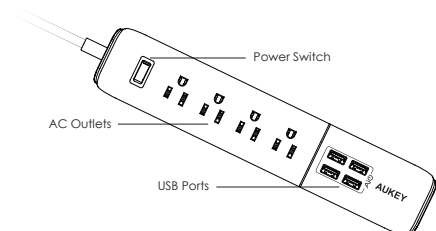

Thank you for purchasing the AUKEY PA-S8 4 x 4 Power Strip. Please read this user manual carefully and keep it for future reference. If you need any assistance, please contact our support team with your product model number and Amazon order number.

Package Contents

4 x 4 Power Strip
User Manual
Warranty Card

Product Diagram

Specifications

Model	PA-S8
Input	AC 100 - 240V 10A 50 / 60Hz
AC Output	100 - 240V 10A 50 / 60Hz
Maximum AC Power Output	1250W
USB Output	DC 5V 2.4A Max (4A total)
Cable Length	1.5m / 5ft
Dimensions	265 x 52x 28mm / 10.4" x 2.0" x 1.1"
Weight	340g / 12oz

Getting Started

1. Plug the PA-S8 into a wall socket
2. Switch on the power switch to power on
3. Connect your electronic and electrical devices to the AC outlets and USB ports on the PA-S8 for power
4. Unplug your devices and power off the power strip when not in use